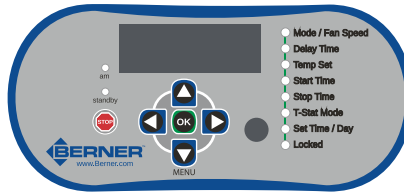

Standard on Berner's five designer air curtain styles