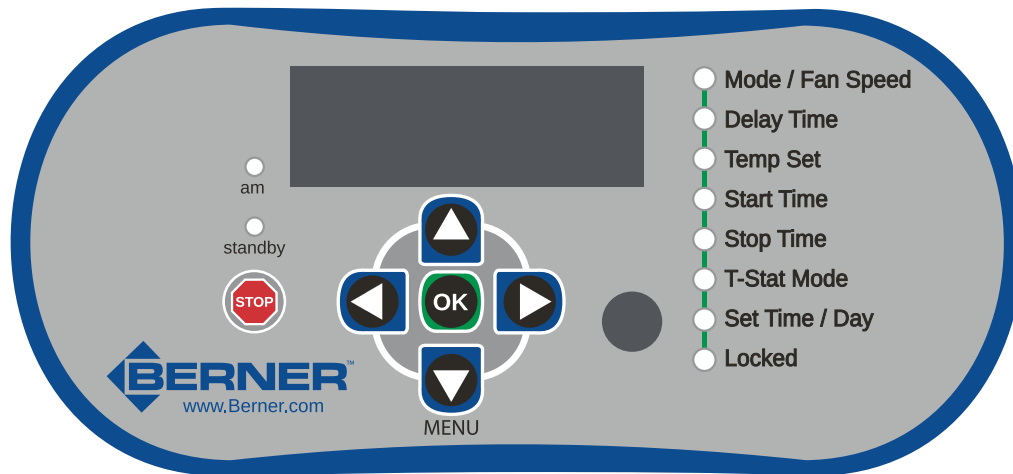

Berner's Intelliswitch™

Factory Installed Digital Programmable Controller

Available on all Architectural Series Air Curtains

✓ Easy to Operate

✓ Energy Efficient, Flexible Control

✓ Lower Installation Costs

One switch controls:

- Fan speed
- Time delay
- Thermostat (temperature and fan)
- Start/stop time
- Customizable programs
- Number of zones
- Days of week to operate per zone
- Diagnostic capabilities

INTELLISWITCH™ Features:

- Pre-set programs to choose from
- Low voltage circuit for unit activation via door switch and/or Building Management System
- Ability for multiple air curtains to be controlled by one Intelliswitch™
- Temperature probe included (heated units only)
- Works with Wi-Fi Controller which enables the Berner App
- RoHS compliant