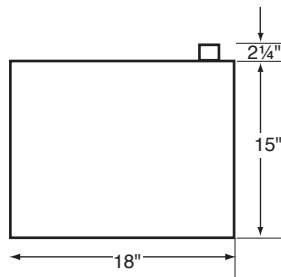

www.Berner.com

111 Progress Avenue, New Castle, PA 16101
800-245-4455 724-658-3551